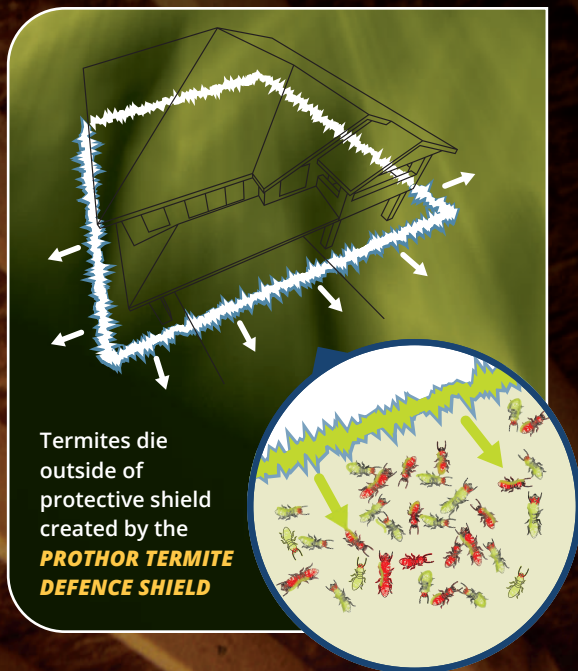

The types of termites that damage structures live together as colonies in enormous underground nests. One colony can contain more than a million ravenous wood destroying termites.

Once they have located a structure, termites tunnel underground where they secretly enter and then remain hidden within the structure as they damage it. This makes it difficult if not impossible to detect their presence before it's too late to stop destruction.

2

When termites do tunnel in soil treated with PROTHOR, they are killed by their contact with PROTHOR. And because they can't detect it, they can't avoid contacting it when they tunnel in soil treated with it, such as the soil around your home.

This unique chemistry means that PROTHOR is relatively slow to bind to soil particles, but once it does bind, it grips very tightly. This means better dispersion of the PROTHOR through the soil when it is applied.

But when PROTHOR finally stops moving, it grips the soil particles around it tightly to ensure that your *PROTHOR Termite Defence Shield*[™] remains in place for a long time; to keep on killing termites. This Hysteretic Binding effect is important because it ensures that the *PROTHOR Termite Defence Shield* created around your home is as complete and continuous as possible.